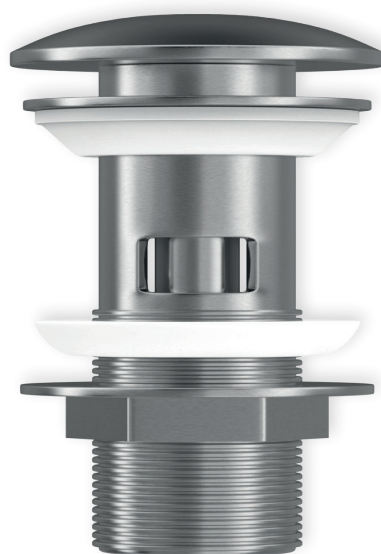

**A856**

**Click clack slotted basin waste**

Click clack slotted basin waste, suitable for all styles of washrooms.

**References**

A856-S  
A856-B  
A856-N

**Finishes**

Brushed stainless steel  
Polished stainless steel  
Matte black finish

**Characteristics**

Finishes	Brushed stainless steel (S) / Polished stainless steel (B) / Matte black finish (N)
Dimensions	Ø66 x H78m
Connection	M1 <sup>1</sup> / <sub>4</sub>
Overflow slot	Yes
Warranty	25 years